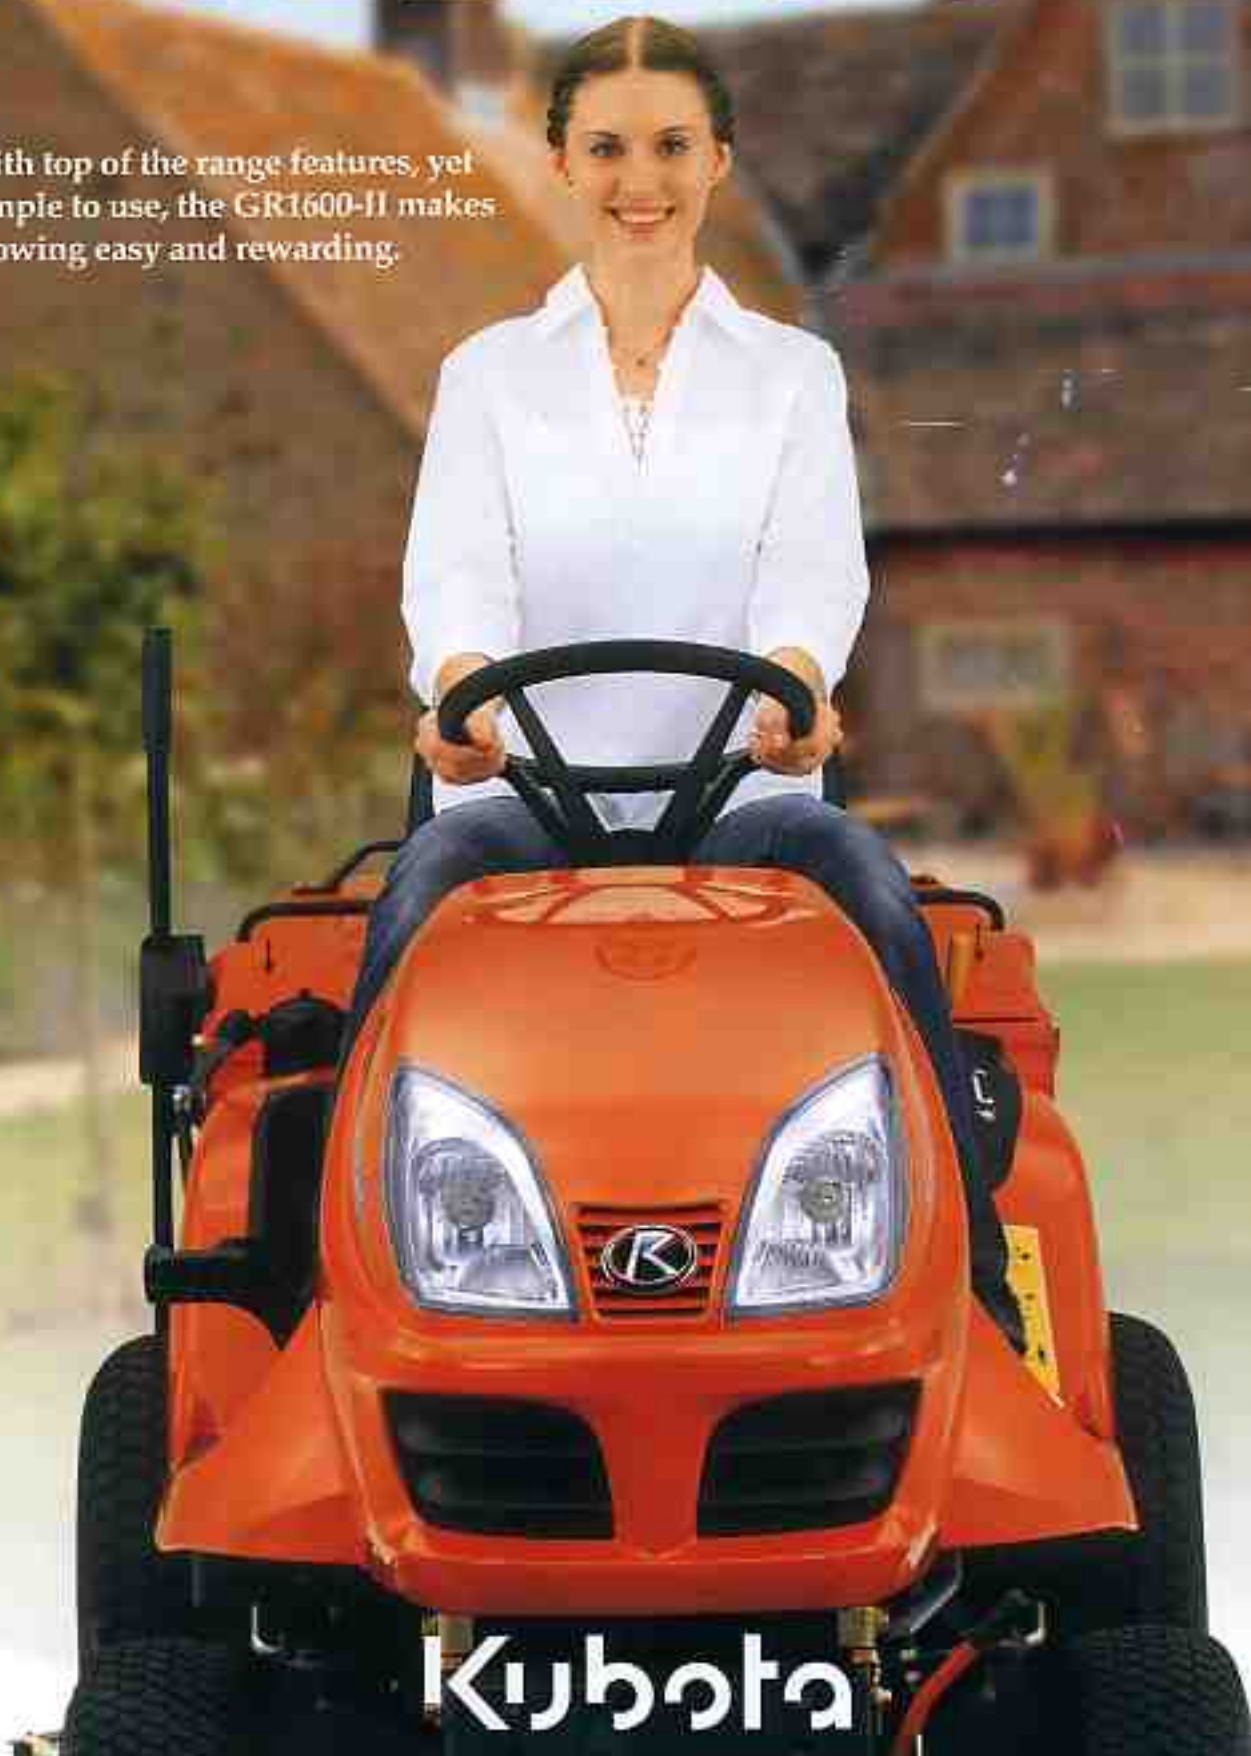

KUBOTA DIESEL RIDE-ON MOWER

# GR1600-II

With top of the range features, yet simple to use, the GR1600-II makes mowing easy and rewarding.

**Kubota**